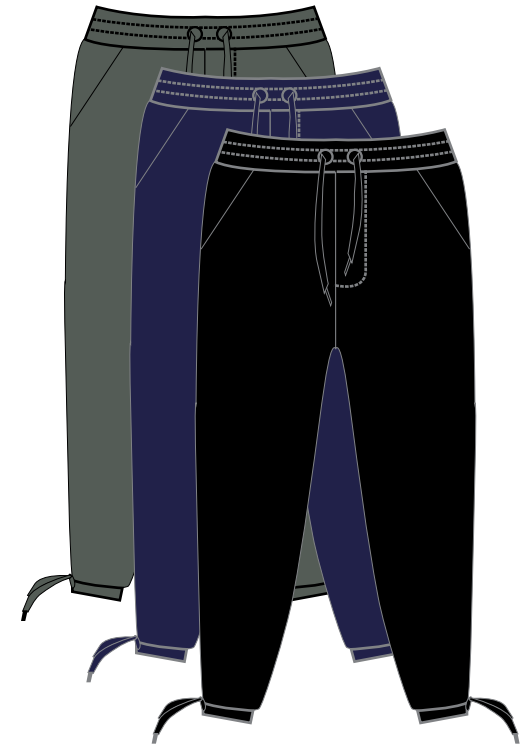

Color Guide

Men

Women

Delivery1

August 2016

HØVET

Reversible Capelet

W \$45 R \$99
ONE SIZE #F16101

-  PINK/BLACK
-  NAVY/PINK
-  SANDSTONE/BLACK

Reversible Cape

W \$63 R \$139
ONE SIZE #F16102

-  NAVY/BLACK
-  PURPLE/BLACK
-  SANDSTONE/BLACK

Fleece Leggings

W \$22 R \$49
XS - XL #F16301

-  BLACK
-  NAVY

HØVET

Zip-Up Hoodie

W \$45 R \$99
S - XXL #F16103M

- NAVY
- BLACK
- HEATHER GRAY

Drawstring Crew

W \$45 R \$99
S - XXL #F16104M

- HEATHER GREEN
- NAVY
- BLACK

Drawstring Joggers

W \$40 R \$89
S - XXL #F16302M

- BLACK
- NAVY
- HEATHER GREEN

Delivery2

September 2016

HØVET

Hooded
Cardigan

W \$45 R \$99
XS - XL #F16105

- NAVY
- BLACK
- PURPLE

Zipper Rib
Front Dolman