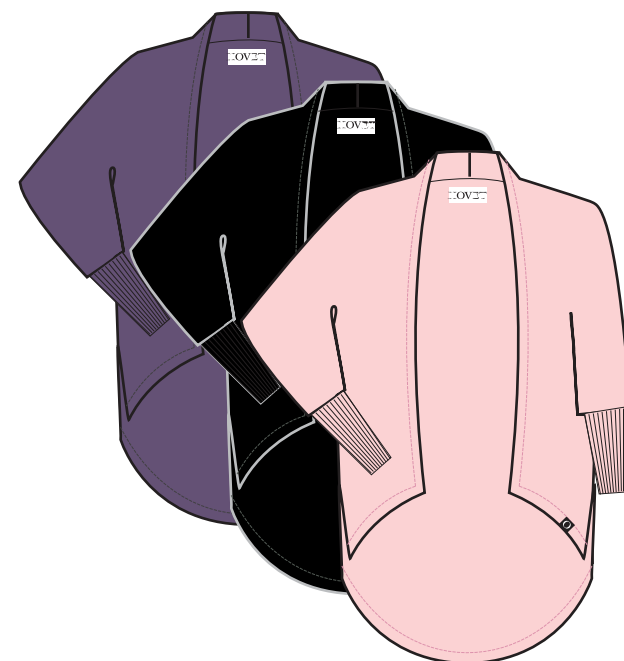

Zip-Up Hoodie

W \$45 R \$99
S - XXL #F16103M

- NAVY
- BLACK
- HEATHER GRAY

Drawstring Crew

W \$45 R \$99
S - XXL #F16104M

- HEATHER GREEN
- NAVY
- BLACK

Drawstring Joggers

W \$40 R \$89
S - XXL #F16302M

- BLACK
- NAVY
- HEATHER GREEN

Delivery2

September 2016

HØVET

Hooded
Cardigan

W \$45 R \$99
XS - XL #F16105

- NAVY
- BLACK
- PURPLE

Zipper Rib
Front Dolman

W \$50 R \$109
XS - XL #F16106

- PURPLE
- SANDSTONE
- PINK

Slit Dolman
Cardigan

W \$45 R \$99
XS - XL #F16107

- PINK
- BLACK
- PURPLE

HØVET

Front Seam Joggers

W \$35 R \$79
XS - XL #F16103

- NAVY
- BLACK

Funnel Neck Side Zip

W \$50 R \$109
S - XXL #F16108M

- BLACK
- NAVY
- HEATHER GREEN

Cargo Joggers

W \$45 R \$99
S - XL #F16101

- BLACK
- NAVY
- HEATHER GREEN

Delivery3