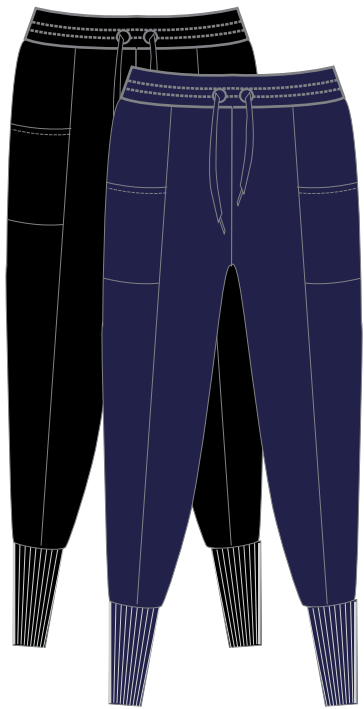

W \$50 R \$109
XS - XL #F16106

- PURPLE
- SANDSTONE
- PINK

Slit Dolman
Cardigan

W \$45 R \$99
XS - XL #F16107

- PINK
- BLACK
- PURPLE

HØVET

Front Seam Joggers

W \$35 R \$79
XS - XL #F16103

- NAVY
- BLACK

Funnel Neck Side Zip

W \$50 R \$109
S - XXL #F16108M

- BLACK
- NAVY
- HEATHER GREEN

Cargo Joggers

W \$45 R \$99
S - XL #F16101

- BLACK
- NAVY
- HEATHER GREEN

Delivery3