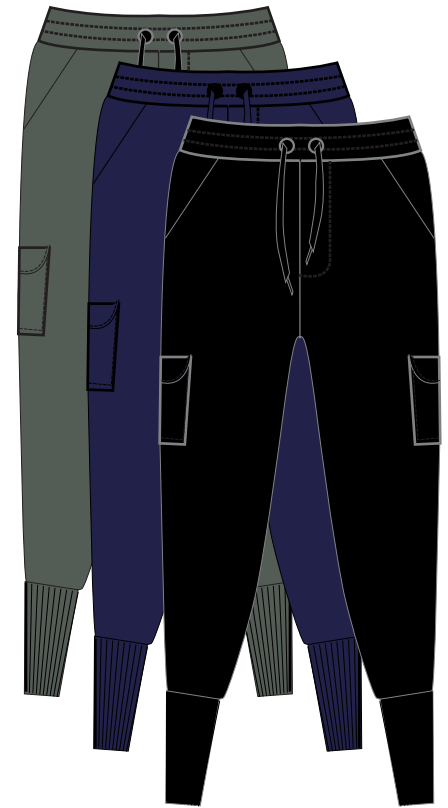

Color Guide

Men

Women

Delivery1

August 2016

HØVET

Reversible Capelet

W \$45 R \$99
ONE SIZE #F16101

- BLACK
- NAVY
- HEATHER GREEN

Delivery2

September 2016

HØVET

Hooded
Cardigan

W \$45 R \$99
XS - XL #F16105

- NAVY
- BLACK
- PURPLE

Zipper Rib
Front Dolman

W \$50 R \$109
XS - XL #F16106

- PURPLE
- SANDSTONE
- PINK

Slit Dolman
Cardigan

W \$45 R \$99
XS - XL #F16107

- PINK
- BLACK
- PURPLE

HØVET

Front Seam Joggers

W \$35 R \$79
XS - XL #F16103

- NAVY
- BLACK

Funnel Neck Side Zip

W \$50 R \$109
S - XXL #F16108M

- BLACK
- NAVY
- HEATHER GREEN

Cargo Joggers

W \$45 R \$99
S - XL #F16101

- BLACK
- NAVY
- HEATHER GREEN

Delivery3