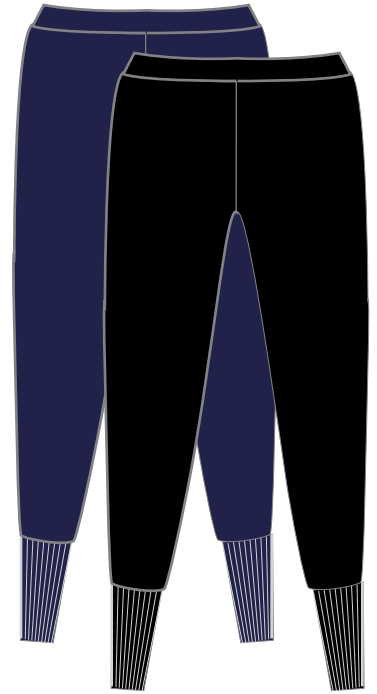

Color Guide

Men

Women

Delivery1

August 2016

HØVET

Reversible Capelet

W \$45 R \$99
ONE SIZE #F16101

-  PINK/BLACK
-  NAVY/PINK
-  SANDSTONE/BLACK

Reversible Cape

W \$63 R \$139
ONE SIZE #F16102

-  NAVY/BLACK
-  PURPLE/BLACK
-  SANDSTONE/BLACK

Fleece Leggings

W \$22 R \$49
XS - XL #F16301

-  BLACK
-  NAVY

HØVET

Zip-Up Hoodie

W \$45 R \$99
S - XXL #F16103M

- NAVY
- BLACK
- HEATHER GRAY

Drawstring Crew

W \$45 R \$99
S - XXL #F16104M

- HEATHER GREEN
- NAVY
- BLACK

Drawstring Joggers

W \$40 R \$89
S - XXL #F16302M